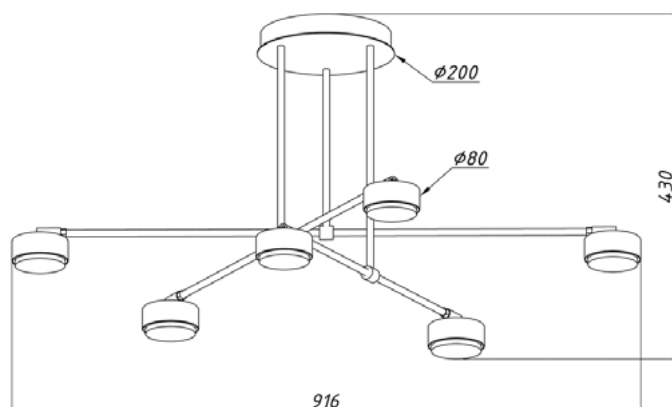

REFLECTORS

463692.05.05

Height:	42 cm
Width:	92 cm
Lampholder / Socket:	GX53
Number of light sources:	6
Max. wattage:	60 Watts
Voltage:	230 Volt
Material:	metal
Color:	black
Lamp included:	no
Protection class:	IP20