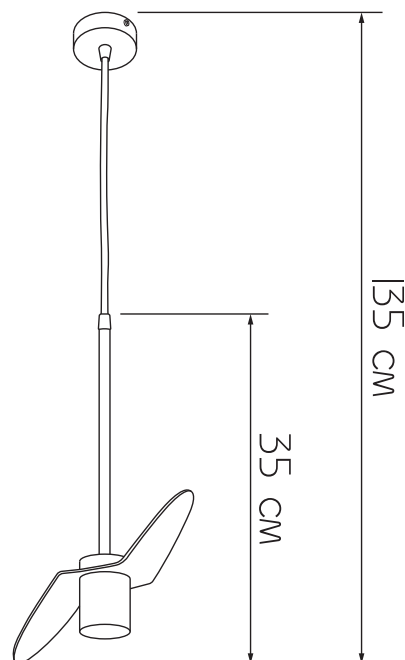

Designer chandeliera

Imperium Light

Petal

462135.01.01

Length:	135 cm
Height of lampshade:	35 cm
Lampholder / Socket:	E27 cm
Number of light sources:	1
Max. wattage:	60 W
Voltage:	230 V
Material:	metal
Color:	white
Lamp included:	no
Protection class:	IP20