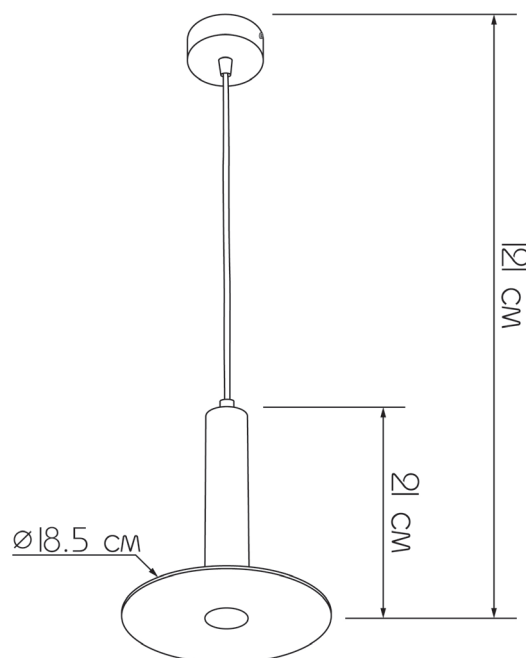

## Rivet

461121.01.01

Length:	121 cm
Height of lampshade:	21 cm
Lampholder / Socket:	G9
Number of light sources:	1
Max. wattage:	5 W
Voltage:	230 V
Material:	metal
Color:	white
Lamp included:	no
Protection class:	IP20