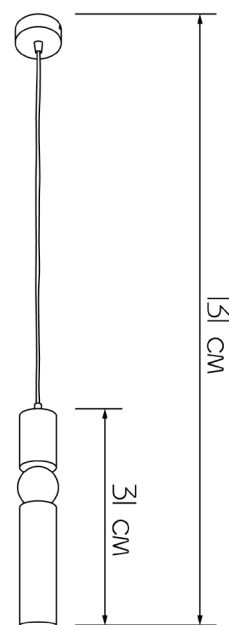

Designer chandeliera

Imperium Light

Accent Ball

459131.49.49

Length:	131 cm
Height of lampshade:	31 cm
Lampholder / Socket:	MR16 GU10
Number of light sources:	1
Max. wattage:	50 W
Voltage:	230 V
Material:	metal
Color:	copper
Lamp included:	no
Protection class:	IP20