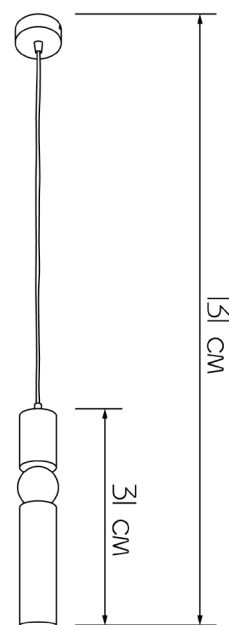

## Accent Ball

459131.12.12

Length:	131 cm
Height of lampshade:	31 cm
Lampholder / Socket:	MR16 GU10
Number of light sources:	1
Max. wattage:	50 W
Voltage:	230 V
Material:	metal
Color:	gold
Lamp included:	no
Protection class:	IP20