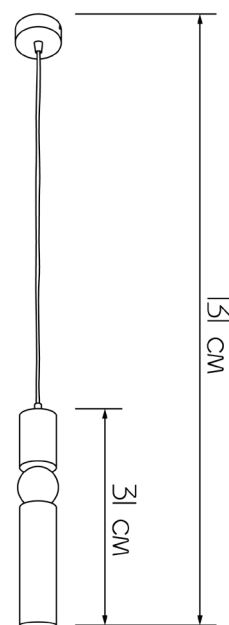

## Accent Ball

459131.05.05

Length:	131 cm
Height of lampshade:	31 cm
Lampholder / Socket:	MR16 GU10
Number of light sources:	1
Max. wattage:	50 W
Voltage:	230 V
Material:	metal
Color:	black
Lamp included:	no
Protection class:	IP20