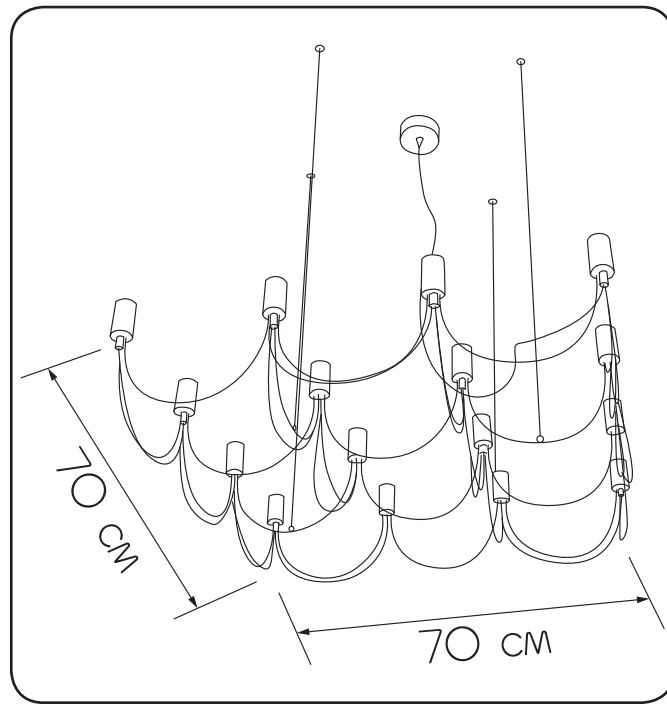

## Suspension lamp

Imperium Light

## Waver

4331670.O5.O5

Width:	70 cm
Length:	70 cm
Height of lampshade:	18 cm
Lampholder/ Socket:	E14
Number of light sources:	16
Max. wattage:	40 W
Voltage:	230 V (volt)
Material:	metal
Color:	black
Lamp included:	no
Protection class:	IP20
Class:	II