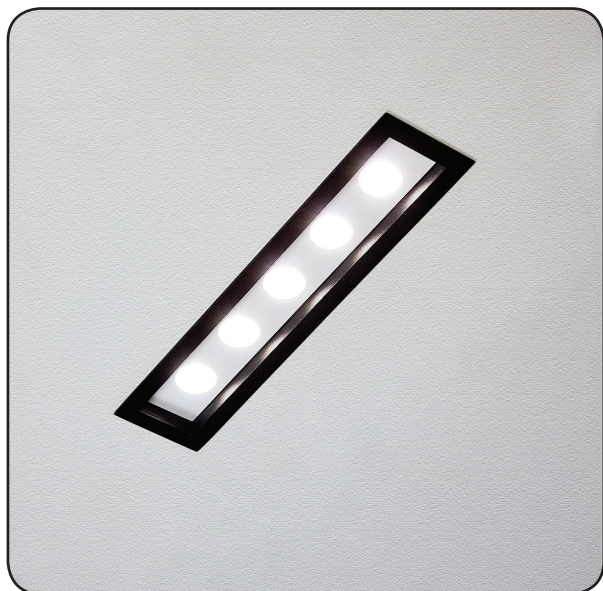

Express

441522.05.05.93

Width:	5 cm
Length:	22 cm
Depth:	5 cm
Lampholder / Socket:	LED
Number of light sources:	5
Max. wattage:	7.5 W
Color temperature:	6000 K (Kelvin)
Voltage:	220 V (volt)
Material:	metal
Color:	black/ white
Lamp included:	yes
Protection class:	IP20
Class:	II