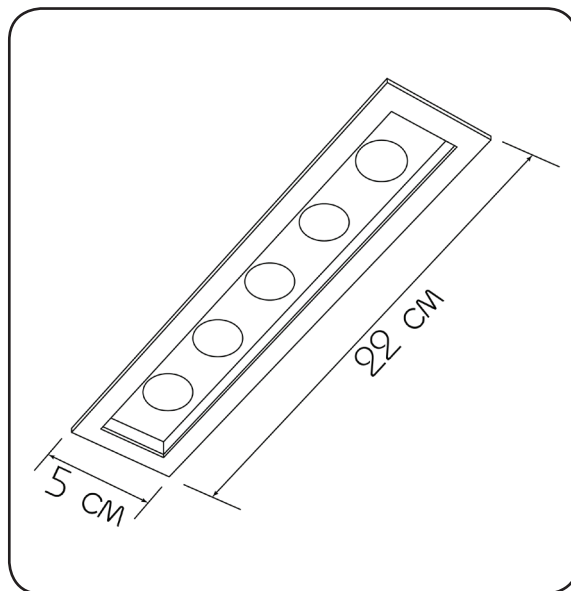

Express

441522.05.05.93

Width:	5 cm
Length:	22 cm
Depth:	5 cm
Lampholder / Socket:	LED
Number of light sources:	5
Max. wattage:	7.5 W
Color temperature:	6000 K (Kelvin)
Voltage:	220 V (volt)
Material:	metal
Color:	black/ white
Lamp included:	yes
Protection class:	IP20
Class:	II