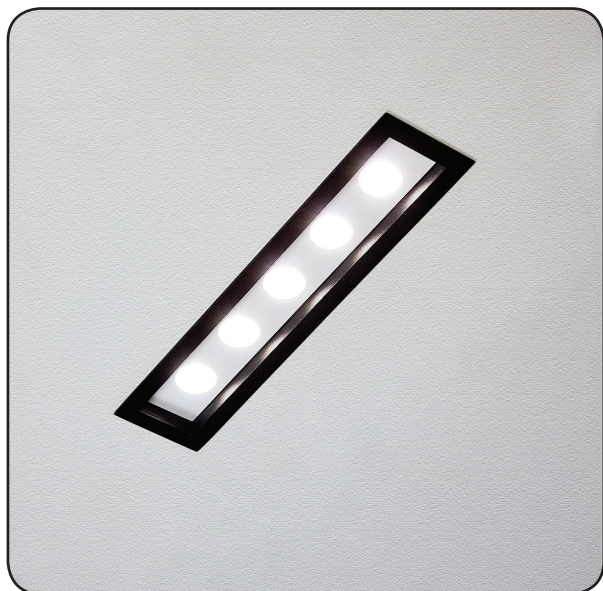

Express

441522.05.05.92

Width:	5 cm
Length:	22 cm
Depth:	5 cm
Lampholder / Socket:	LED
Number of light sources:	5
Max. wattage:	7.5 W
Color temperature:	4000 K (Kelvin)
Voltage:	220 V (volt)
Material:	metal
Color:	black/ white
Lamp included:	yes
Protection class:	IP20
Class:	II