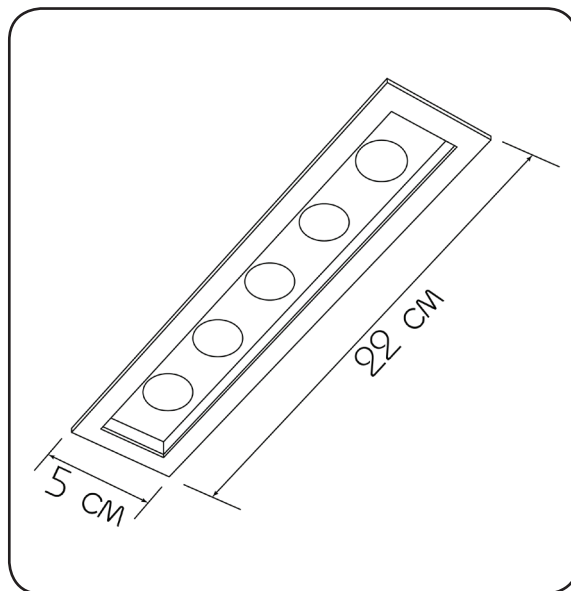

Express

441522.05.05.92

Width:	5 cm
Length:	22 cm
Depth:	5 cm
Lampholder / Socket:	LED
Number of light sources:	5
Max. wattage:	7.5 W
Color temperature:	4000 K (Kelvin)
Voltage:	220 V (volt)
Material:	metal
Color:	black/ white
Lamp included:	yes
Protection class:	IP20
Class:	II