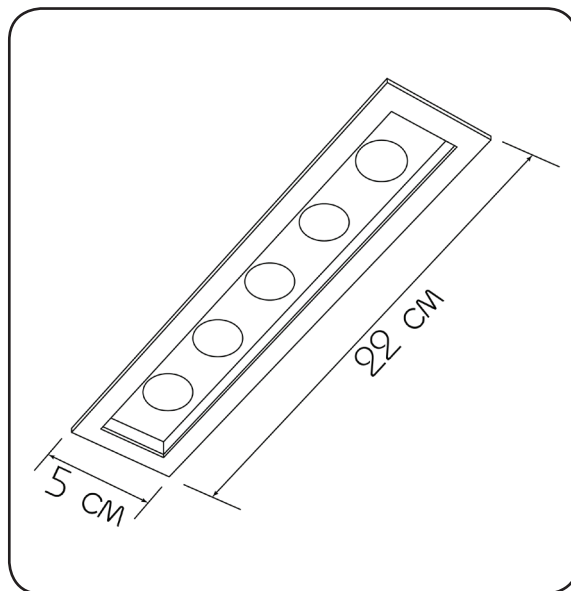

Express

441522.O5.O5.91

Width:	5 cm
Length:	22 cm
Depth:	5 cm
Lampholder / Socket:	LED
Number of light sources:	5
Max. wattage:	7.5 W
Color temperature:	3000 K (Kelvin)
Voltage:	220 V (volt)
Material:	metal
Color:	black/ white
Lamp included:	yes
Protection class:	IP20
Class:	II