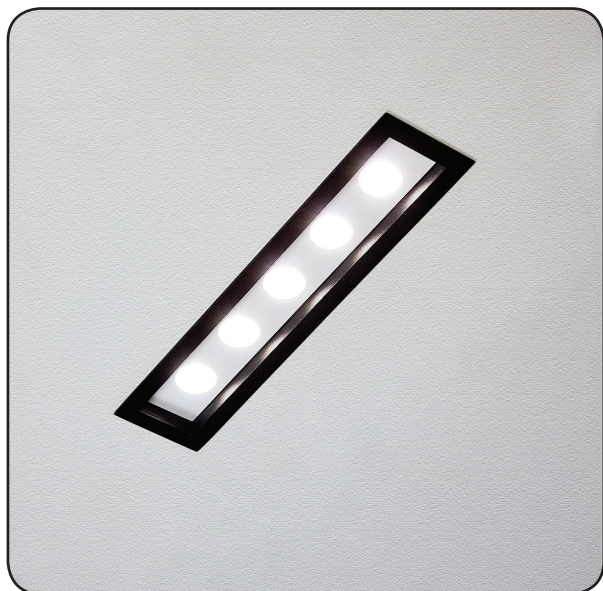

Express

441522.O5.O5.91

Width:	5 cm
Length:	22 cm
Depth:	5 cm
Lampholder / Socket:	LED
Number of light sources:	5
Max. wattage:	7.5 W
Color temperature:	3000 K (Kelvin)
Voltage:	220 V (volt)
Material:	metal
Color:	black/ white
Lamp included:	yes
Protection class:	IP20
Class:	II