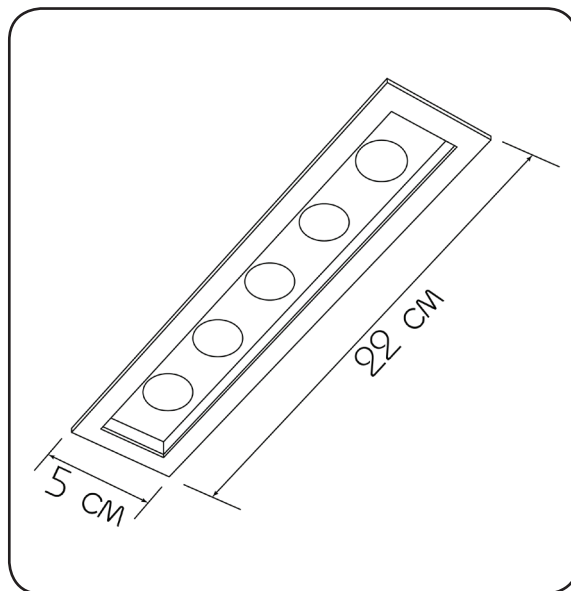

## Express

441522.05.01.93

Width:	5 cm
Length:	22 cm
Depth:	5 cm
Lampholder / Socket:	LED
Number of light sources:	5
Max. wattage:	7.5 W
Color temperature:	6000 K (Kelvin)
Voltage:	220 V (volt)
Material:	metal
Color:	black/ white
Lamp included:	yes
Protection class:	IP20
Class:	II