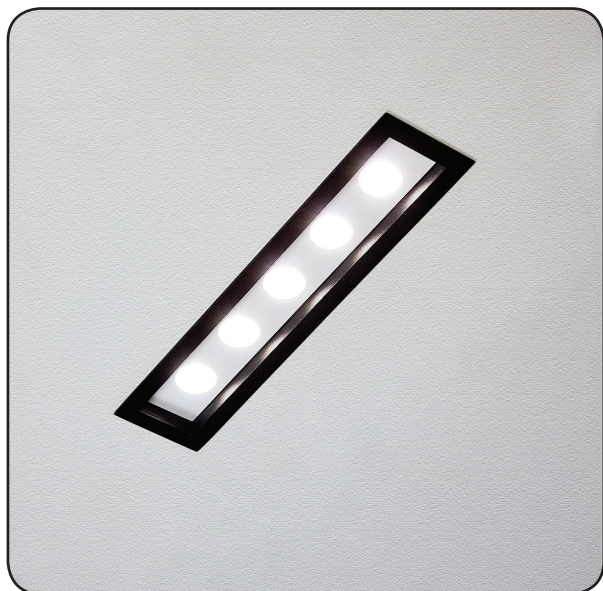

## Express

441522.05.01.93

Width:	5 cm
Length:	22 cm
Depth:	5 cm
Lampholder / Socket:	LED
Number of light sources:	5
Max. wattage:	7.5 W
Color temperature:	6000 K (Kelvin)
Voltage:	220 V (volt)
Material:	metal
Color:	black/ white
Lamp included:	yes
Protection class:	IP20
Class:	II