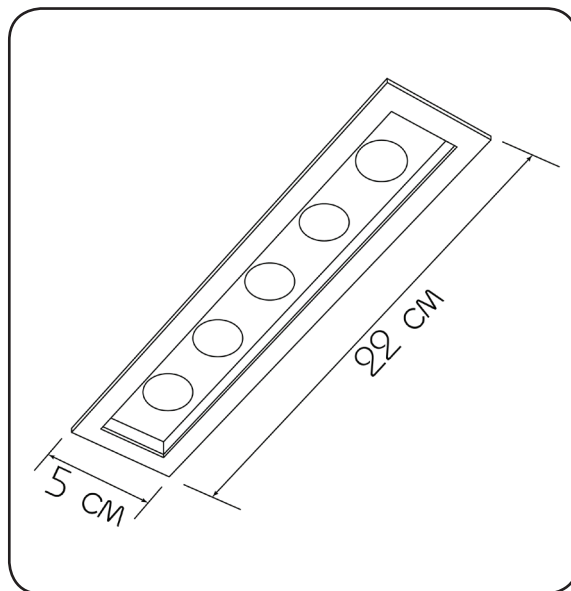

Express

441522.05.01.92

Width:	5 cm
Length:	22 cm
Depth:	5 cm
Lampholder / Socket:	LED
Number of light sources:	5
Max. wattage:	7.5 W
Color temperature:	4000 K (Kelvin)
Voltage:	220 V (volt)
Material:	metal
Color:	black/ white
Lamp included:	yes
Protection class:	IP20
Class:	II