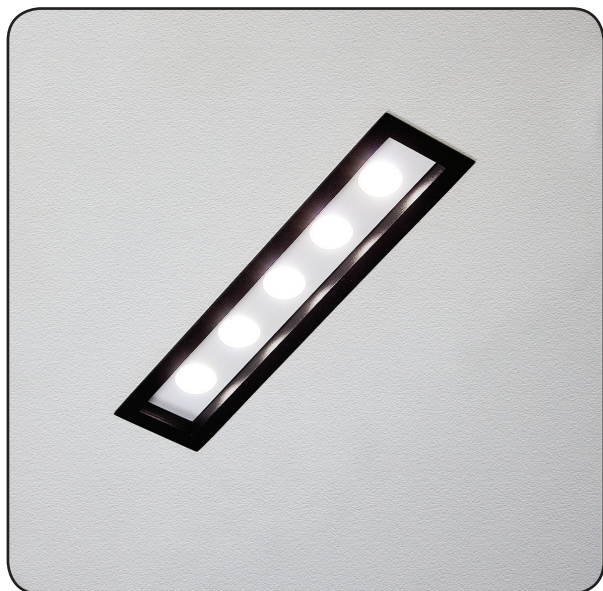

Express

441522.05.01.92

Width:	5 cm
Length:	22 cm
Depth:	5 cm
Lampholder / Socket:	LED
Number of light sources:	5
Max. wattage:	7.5 W
Color temperature:	4000 K (Kelvin)
Voltage:	220 V (volt)
Material:	metal
Color:	black/ white
Lamp included:	yes
Protection class:	IP20
Class:	II