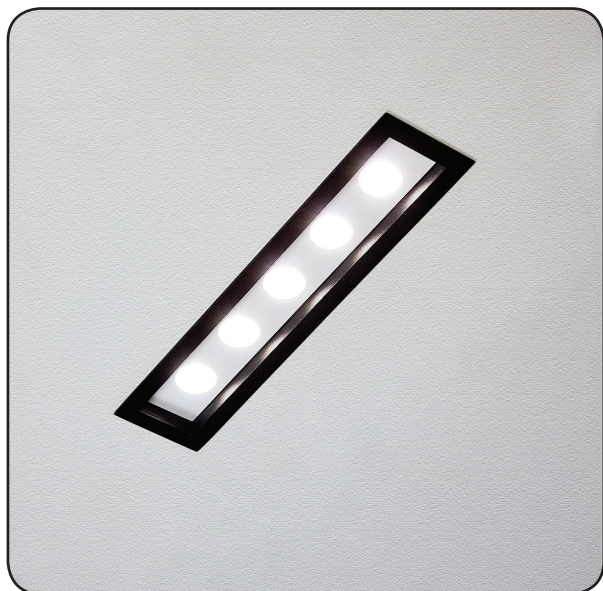

Express

441522.05.01.91

Width:	5 cm
Length:	22 cm
Depth:	5 cm
Lampholder / Socket:	LED
Number of light sources:	5
Max. wattage:	7.5 W
Color temperature:	3000 K (Kelvin)
Voltage:	220 V (volt)
Material:	metal
Color:	black/ white
Lamp included:	yes
Protection class:	IP20
Class:	II