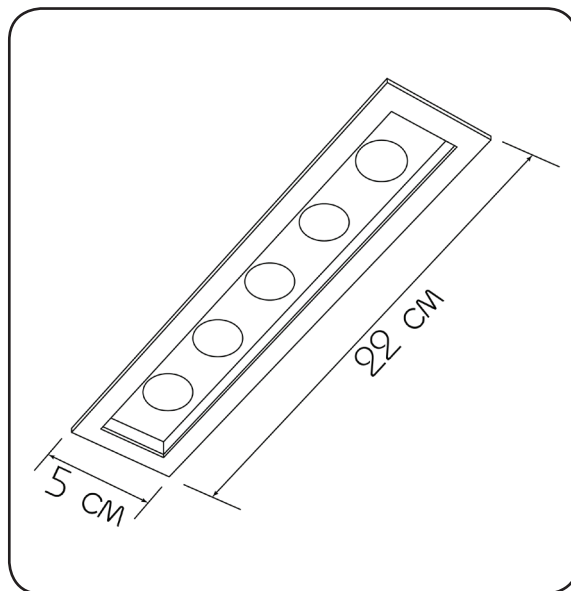

Express

441522.05.01.91

Width:	5 cm
Length:	22 cm
Depth:	5 cm
Lampholder / Socket:	LED
Number of light sources:	5
Max. wattage:	7.5 W
Color temperature:	3000 K (Kelvin)
Voltage:	220 V (volt)
Material:	metal
Color:	black/ white
Lamp included:	yes
Protection class:	IP20
Class:	II