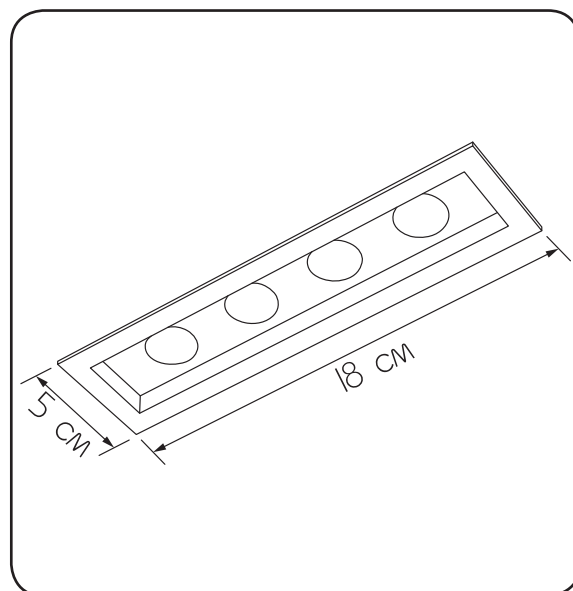

Express

441418.OI.OI.93

Width:	5 cm
Length:	18 cm
Depth:	5 cm
Lampholder / Socket:	LED
Number of light sources:	4
Max. wattage:	6 W
Color temperature:	6000 K (Kelvin)
Voltage:	220 V (volt)
Material:	metal
Color:	white
Lamp included:	yes
Protection class:	IP20
Class:	II