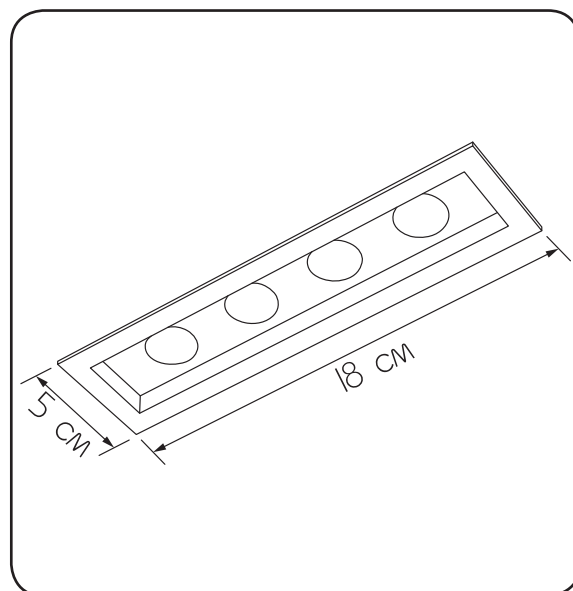

Express

441418.OI.OI.92

Width:	5 cm
Length:	18 cm
Depth:	5 cm
Lampholder / Socket:	LED
Number of light sources:	4
Max. wattage:	6 W
Color temperature:	4000 K (Kelvin)
Voltage:	220 V (volt)
Material:	metal
Color:	white
Lamp included:	yes
Protection class:	IP20
Class:	II