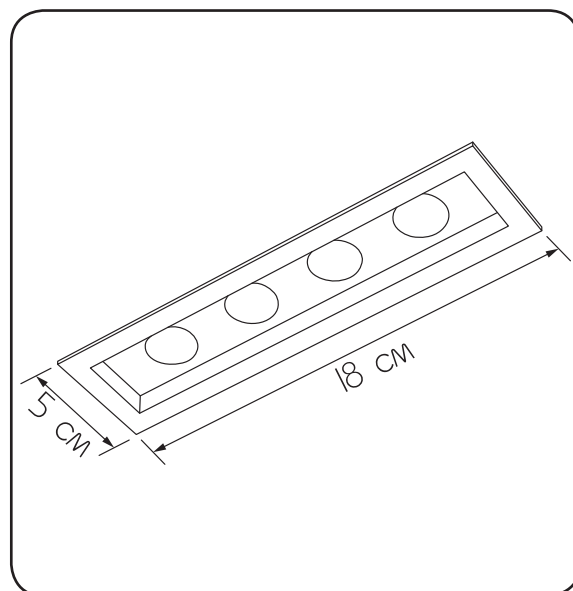

## Express

441418.OI.OI.91

Width:	5 cm
Length:	18 cm
Depth:	5 cm
Lampholder / Socket:	LED
Number of light sources:	4
Max. wattage:	6 W
Color temperature:	3000 K (Kelvin)
Voltage:	220 V (volt)
Material:	metal
Color:	white
Lamp included:	yes
Protection class:	IP20
Class:	II