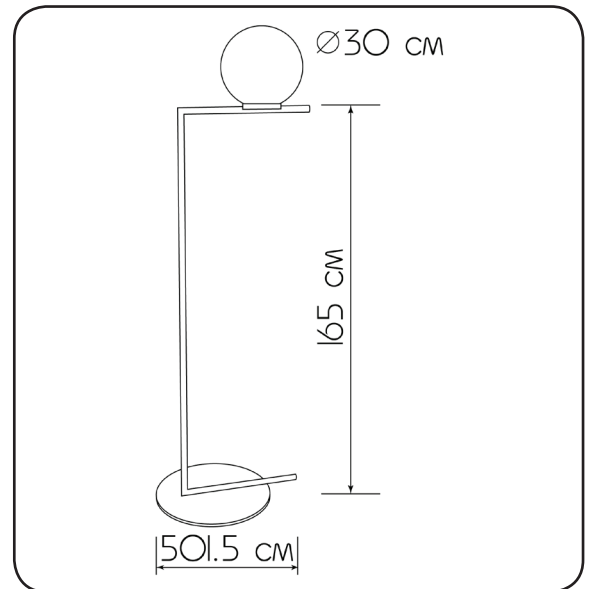

## Floor lamp

Imperium Light

## Frame

4381165.12.01

Height:	165 cm
Lampholder / Socket:	E14
Number of light sources:	1
Max. wattage:	40 W
Voltage:	220 V (volt)
Material:	metal
Color:	gold
Lamp included:	no
Protection class:	IP20
Class:	II