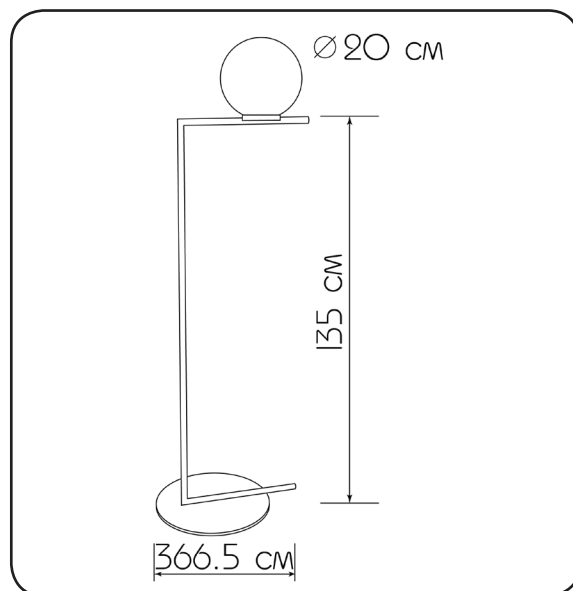

Floor lamp

Imperium Light

Frame

4381135.12.01

Height:	135 cm
Lampholder / Socket:	E14
Number of light sources:	1
Max. wattage:	40 W
Voltage:	220 V (volt)
Material:	metal
Color:	gold
Lamp included:	no
Protection class:	IP20
Class:	II