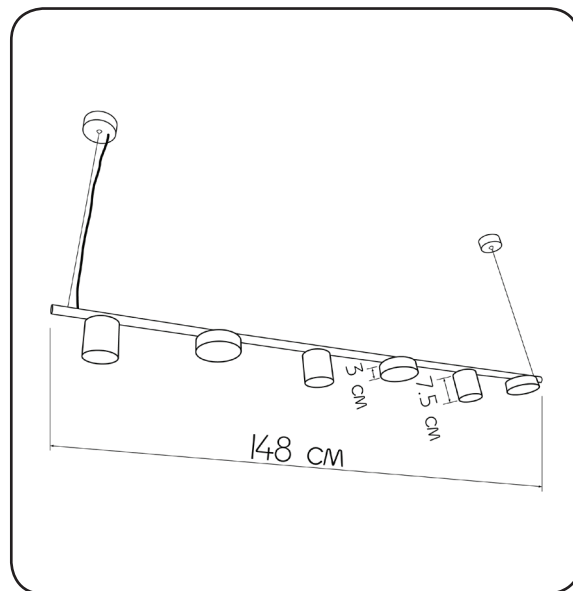

Designer chandeliera

Imperium Light

Rank

4376148.O5.91

Length:	148 cm
Height of lampshade:	7.5 3 cm
Lampholder / Socket:	LED
Number of light sources:	6
Max. wattage:	30 W
Color temperature:	3000 K (Kelvin)
Voltage:	220 V (volt)
Material:	metal
Color:	black
Lamp included:	yes
Protection class:	IP20
Class:	II