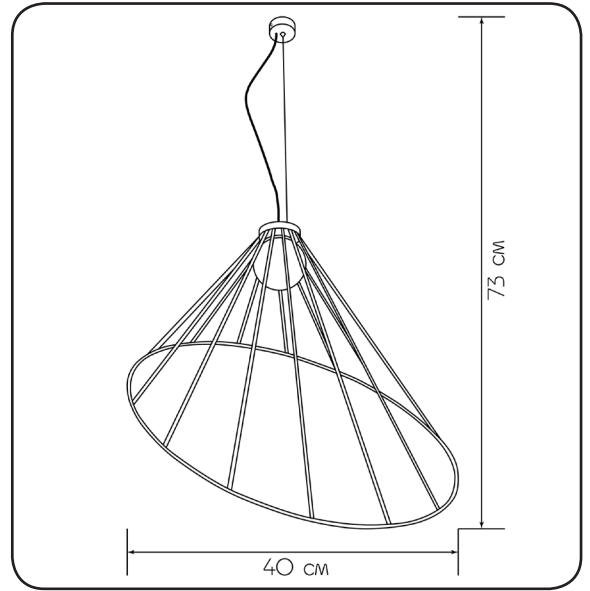

Ceiling lamp

Imperium Light

Shell

431140.05.01

Height:	73 cm
Diameter:	74 cm
Width:	40 cm
Lampholder / Socket:	E14
Number of light sources:	1
Max. wattage:	40 W
Voltage:	220 V (volt)
Material:	metal
Color:	black
Lamp included:	no
Protection class:	IP20
Class:	II