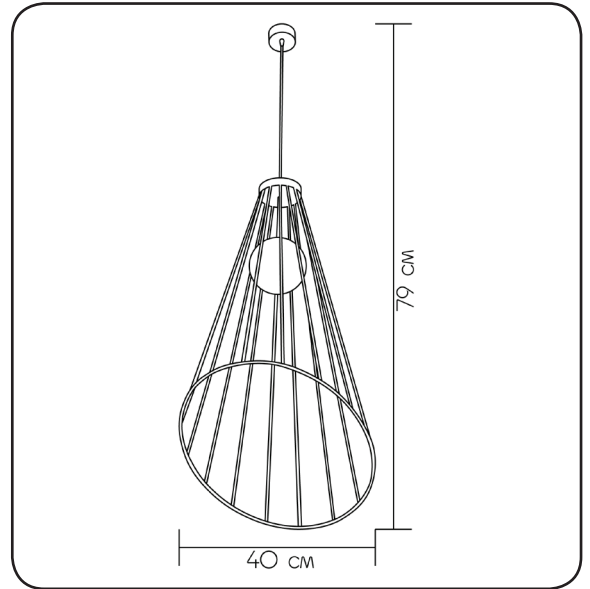

Ceiling lamp

Imperium Light

Shell

430140.05.01

Height:	79 cm
Diameter:	42 cm
Width:	40 cm
Lampholder / Socket:	E14
Number of light sources:	1
Max. wattage:	40 W
Voltage:	220 V (volt)
Material:	metal
Color:	black
Lamp included:	no
Protection class:	IP20
Class:	II