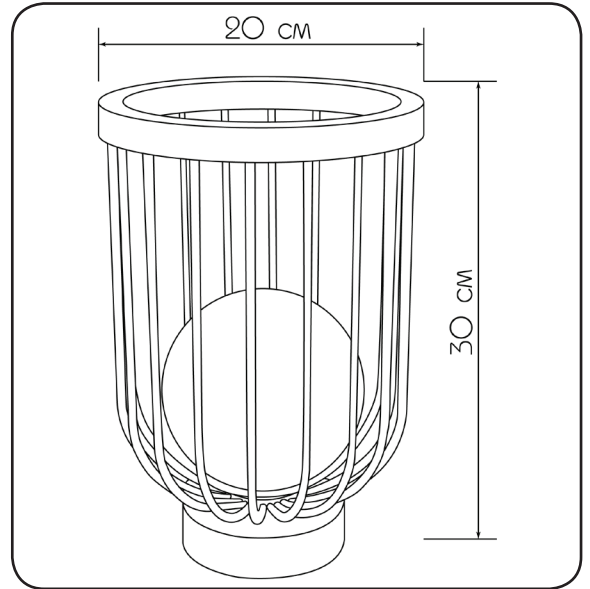

# Table lamp

Imperium Light

## Bowl

429130.49.01

Height:	30 cm
Diameter:	20 cm
Lampholder / Socket:	E14
Number of light sources:	1
Max. wattage:	40 W
Voltage:	220 V (volt)
Material:	metal
Color:	copper
Lamp included:	no
Protection class:	IP20
Class:	II