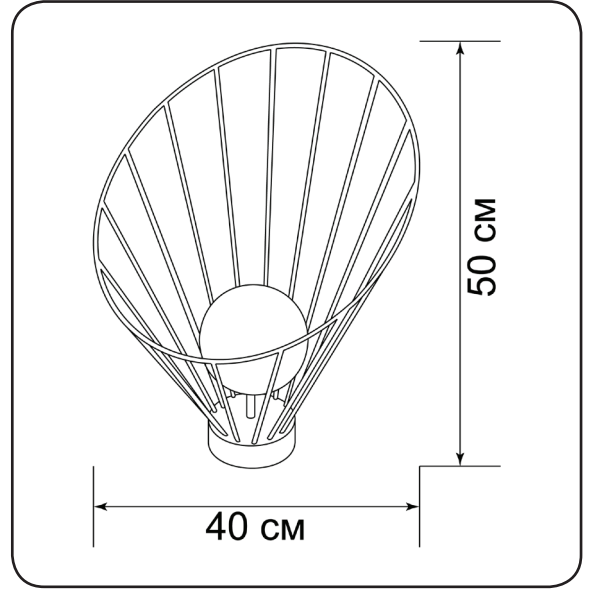

# Table lamp

Imperium Light

## Shell

426150.05.01

Height:	50 cm
Width:	40 cm
Lampholder / Socket:	E14
Number of light sources:	1
Max. wattage:	40 W
Voltage:	220 V (volt)
Material:	metal
Color:	black
Lamp included:	no
Protection class:	IP20
Class:	II