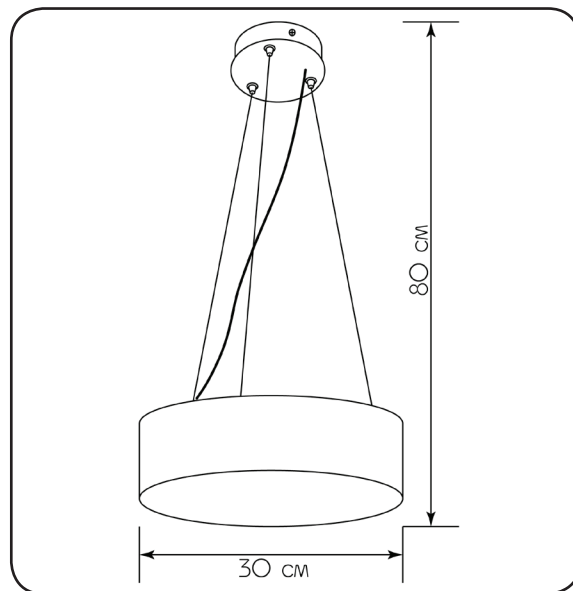

## Washer

425130.05.93

Height:	80 cm
Diameter:	30 cm
Lampholder / Socket:	LED
Number of light sources:	1
Max. wattage:	20 W
Color temperature:	6000 K (Kelvin)
Voltage:	220 V (volt)
Material:	metal
Color:	black
Lamp included:	yes
Protection class:	IP20
Class:	II