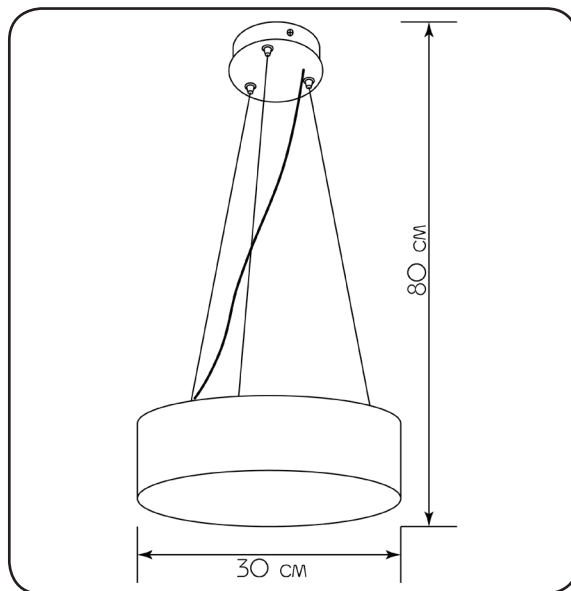

## Washer

425130.05.92

Height:	80 cm
Diameter:	30 cm
Lampholder / Socket:	LED
Number of light sources:	1
Max. wattage:	20 W
Color temperature:	4000 K (Kelvin)
Voltage:	220 V (volt)
Material:	metal
Color:	black
Lamp included:	yes
Protection class:	IP20
Class:	II