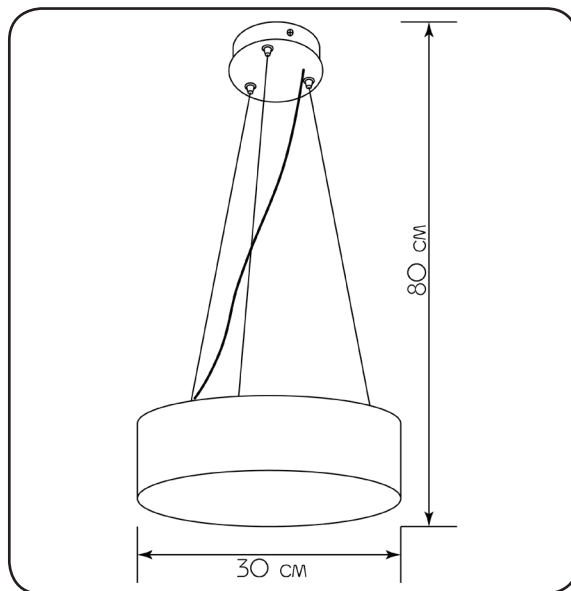

## Washer

425130.05.91

Height:	80 cm
Diameter:	30 cm
Lampholder / Socket:	LED
Number of light sources:	1
Max. wattage:	20 W
Color temperature:	3000 K (Kelvin)
Voltage:	220 V (volt)
Material:	metal
Color:	black
Lamp included:	yes
Protection class:	IP20
Class:	II