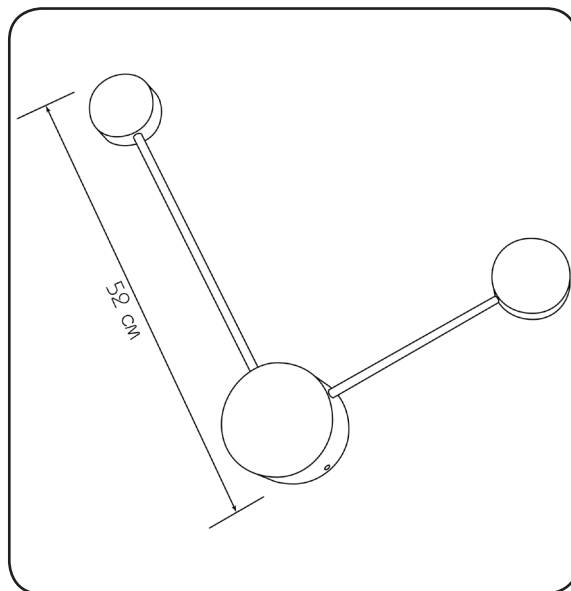

Wall lamp Antenna

Imperium Light

Antenna

422252.OI.93

Length:	52 cm
Lampholder / Socket:	LED
Number of light sources:	2
Max. wattage:	4 W
Color temperature:	6000 K (Kelvin)
Voltage:	220 V (volt)
Material:	metal
Color:	white
Lamp included:	yes
Protection class:	IP20
Class:	II