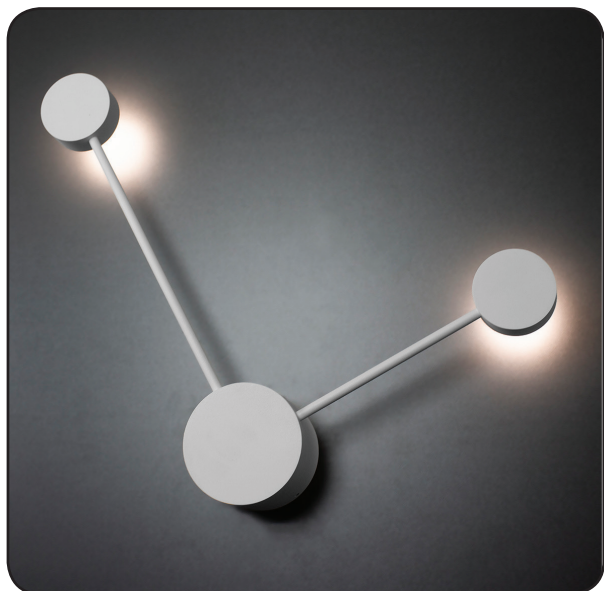

Wall lamp Antenna

Imperium Light

Antenna

422252.OI.93

Length:	52 cm
Lampholder / Socket:	LED
Number of light sources:	2
Max. wattage:	4 W
Color temperature:	6000 K (Kelvin)
Voltage:	220 V (volt)
Material:	metal
Color:	white
Lamp included:	yes
Protection class:	IP20
Class:	II