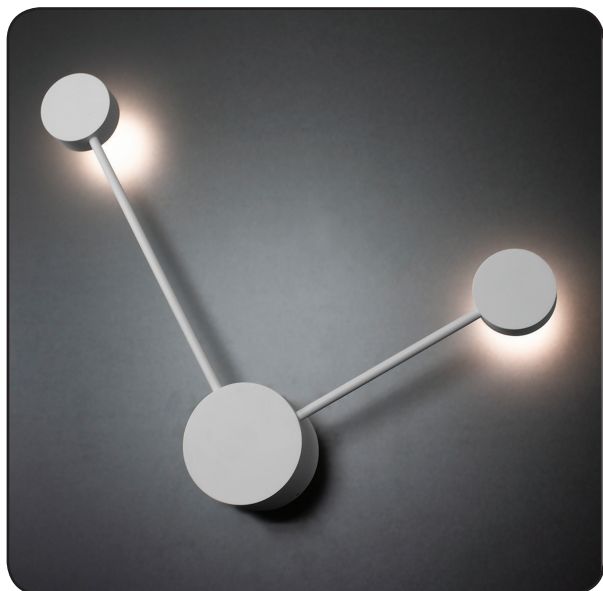

Wall lamp Antenna

Antenna

422252.OI.92

Length:	52 cm
Lampholder / Socket:	LED
Number of light sources:	2
Max. wattage:	4 W
Color temperature:	4000 K (Kelvin)
Voltage:	220 V (volt)
Material:	metal
Color:	white
Lamp included:	yes
Protection class:	IP20
Class:	II