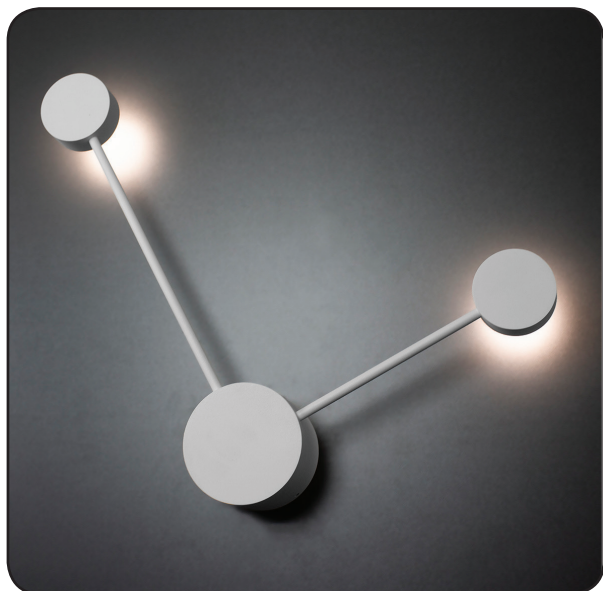

Wall lamp Antenna

Antenna

422252.OI.91

Length:	52 cm
Lampholder / Socket:	LED
Number of light sources:	2
Max. wattage:	4 W
Color temperature:	3000 K (Kelvin)
Voltage:	220 V (volt)
Material:	metal
Color:	white
Lamp included:	yes
Protection class:	IP20
Class:	II