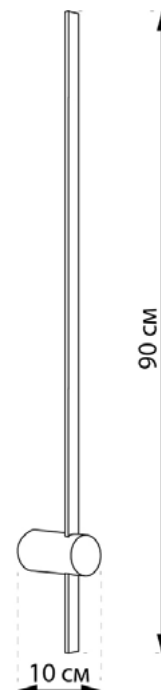

ARROW

420190.12.93

Length:	60 cm
Lampholder / Socket:	LED
Number of light sources:	1
Max. wattage:	7 W
Color temperature:	6000 K (Kelvin)
Voltage:	220 V (volt)
Material:	metal
Color:	black
Lamp included:	yes
Protection class:	IP20