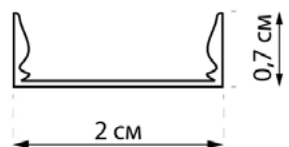

ARROW

420190.12.93

Length:	60 cm
Lampholder / Socket:	LED
Number of light sources:	1
Max. wattage:	7 W
Color temperature:	6000 K (Kelvin)
Voltage:	220 V (volt)
Material:	metal
Color:	black
Lamp included:	yes
Protection class:	IP20