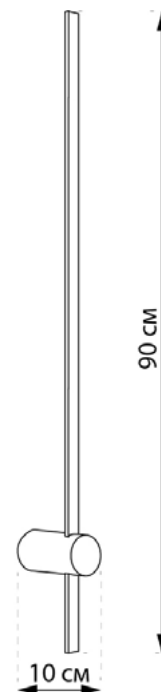

ARROW

420190.12.92

Length:	60 cm
Lampholder / Socket:	LED
Number of light sources:	1
Max. wattage:	7 W
Color temperature:	4000 K (Kelvin)
Voltage:	220 V (volt)
Material:	metal
Color:	black
Lamp included:	yes
Protection class:	IP20