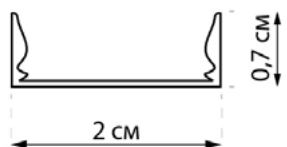

ARROW

420190.12.92

Length:	60 cm
Lampholder / Socket:	LED
Number of light sources:	1
Max. wattage:	7 W
Color temperature:	4000 K (Kelvin)
Voltage:	220 V (volt)
Material:	metal
Color:	black
Lamp included:	yes
Protection class:	IP20