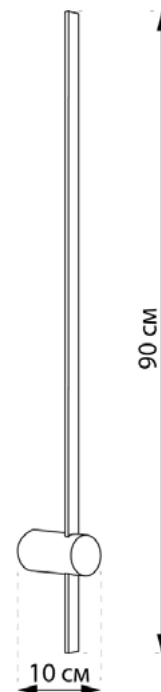

ARROW

420190.12.91

Length:	60 cm
Lampholder / Socket:	LED
Number of light sources:	1
Max. wattage:	7 W
Color temperature:	3000 K (Kelvin)
Voltage:	220 V (volt)
Material:	metal
Color:	black
Lamp included:	yes
Protection class:	IP20