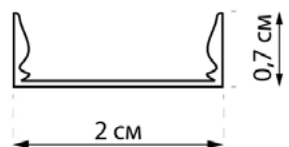

ARROW

420190.12.91

Length:	60 cm
Lampholder / Socket:	LED
Number of light sources:	1
Max. wattage:	7 W
Color temperature:	3000 K (Kelvin)
Voltage:	220 V (volt)
Material:	metal
Color:	black
Lamp included:	yes
Protection class:	IP20