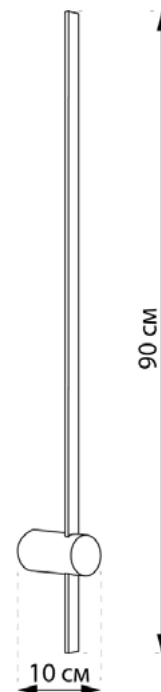

ARROW

420190.05.93

Length:	60 cm
Lampholder / Socket:	LED
Number of light sources:	1
Max. wattage:	7 W
Color temperature:	6000 K (Kelvin)
Voltage:	220 V (volt)
Material:	metal
Color:	black
Lamp included:	yes
Protection class:	IP20