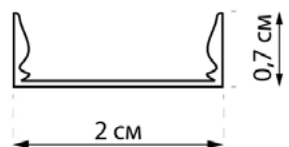

ARROW

420190.05.93

Length:	60 cm
Lampholder / Socket:	LED
Number of light sources:	1
Max. wattage:	7 W
Color temperature:	6000 K (Kelvin)
Voltage:	220 V (volt)
Material:	metal
Color:	black
Lamp included:	yes
Protection class:	IP20