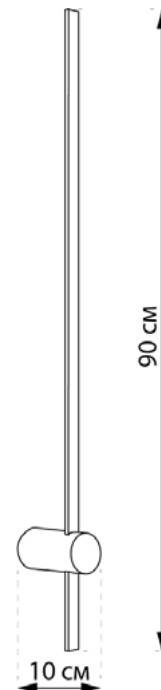

ARROW

420190.05.92

Length:	60 cm
Lampholder / Socket:	LED
Number of light sources:	1
Max. wattage:	7 W
Color temperature:	4000 K (Kelvin)
Voltage:	220 V (volt)
Material:	metal
Color:	black
Lamp included:	yes
Protection class:	IP20