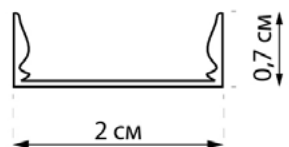

ARROW

420190.05.92

Length:	60 cm
Lampholder / Socket:	LED
Number of light sources:	1
Max. wattage:	7 W
Color temperature:	4000 K (Kelvin)
Voltage:	220 V (volt)
Material:	metal
Color:	black
Lamp included:	yes
Protection class:	IP20