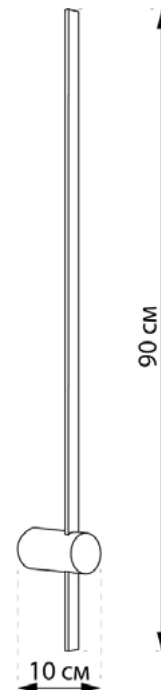

ARROW

420190.05.91

Length:	60 cm
Lampholder / Socket:	LED
Number of light sources:	1
Max. wattage:	7 W
Color temperature:	3000 K (Kelvin)
Voltage:	220 V (volt)
Material:	metal
Color:	black
Lamp included:	yes
Protection class:	IP20