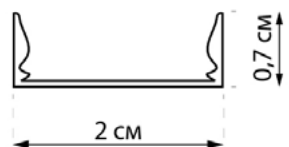

ARROW

420190.05.91

Length:	60 cm
Lampholder / Socket:	LED
Number of light sources:	1
Max. wattage:	7 W
Color temperature:	3000 K (Kelvin)
Voltage:	220 V (volt)
Material:	metal
Color:	black
Lamp included:	yes
Protection class:	IP20