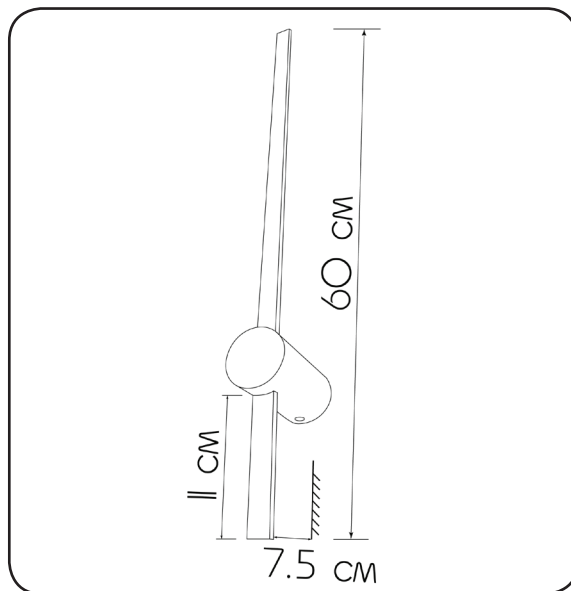

Wall lamp

Imperium Light

Arrow

420160.12.93

Length:	60 cm
Lampholder / Socket:	LED
Number of light sources:	1
Max. wattage:	5 W
Color temperature:	6000 K (Kelvin)
Voltage:	220 V (volt)
Material:	metal
Color:	gold
Lamp included:	yes
Protection class:	IP20
Class:	II