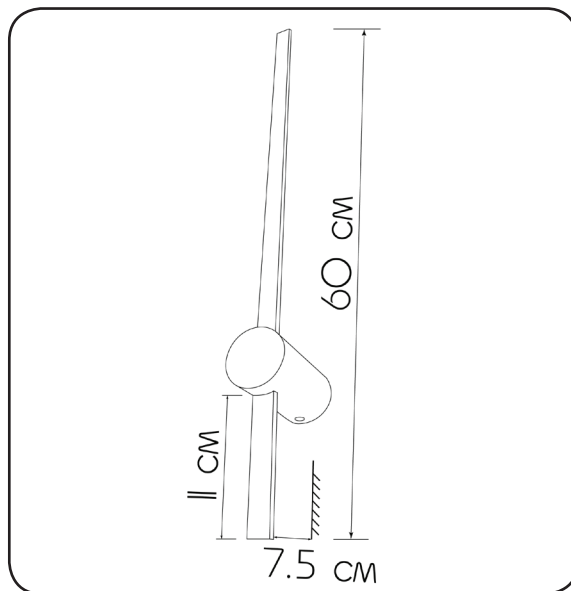

Wall lamp

Imperium Light

Arrow

420160.12.92

Length:	60 cm
Lampholder / Socket:	LED
Number of light sources:	1
Max. wattage:	5 W
Color temperature:	4000 K (Kelvin)
Voltage:	220 V (volt)
Material:	metal
Color:	gold
Lamp included:	yes
Protection class:	IP20
Class:	II