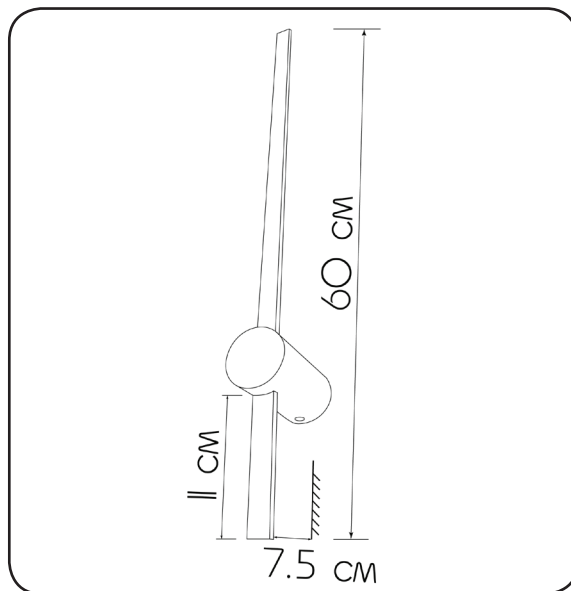

Wall lamp

Imperium Light

Arrow

420160.12.91

Length:	60 cm
Lampholder / Socket:	LED
Number of light sources:	1
Max. wattage:	5 W
Color temperature:	3000 K (Kelvin)
Voltage:	220 V (volt)
Material:	metal
Color:	gold
Lamp included:	yes
Protection class:	IP20
Class:	II