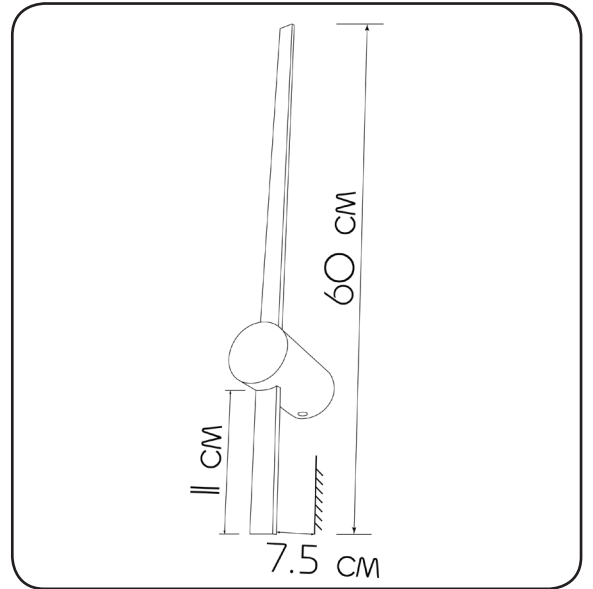

Wall lamp

Imperium Light

Arrow

420160.05.93

Length:	60 cm
Lampholder / Socket:	LED
Number of light sources:	1
Max. wattage:	5 W
Color temperature:	6000 K (Kelvin)
Voltage:	220 V (volt)
Material:	metal
Color:	black
Lamp included:	yes
Protection class:	IP20
Class:	II