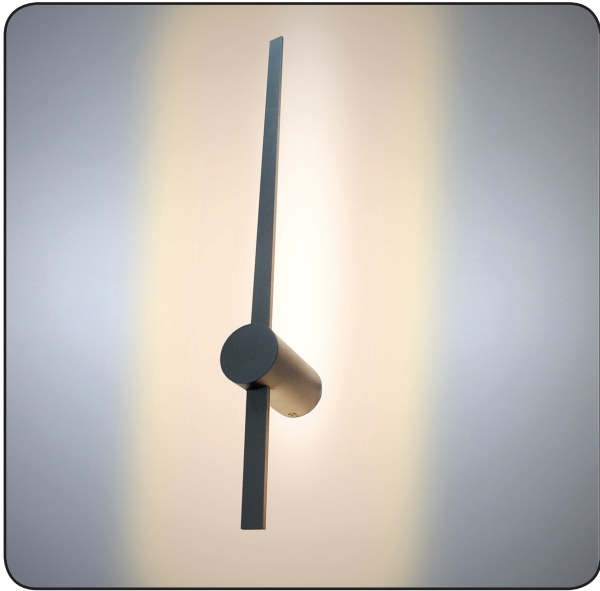

Wall lamp

Imperium Light

Arrow

420160.05.93

Length:	60 cm
Lampholder / Socket:	LED
Number of light sources:	1
Max. wattage:	5 W
Color temperature:	6000 K (Kelvin)
Voltage:	220 V (volt)
Material:	metal
Color:	black
Lamp included:	yes
Protection class:	IP20
Class:	II