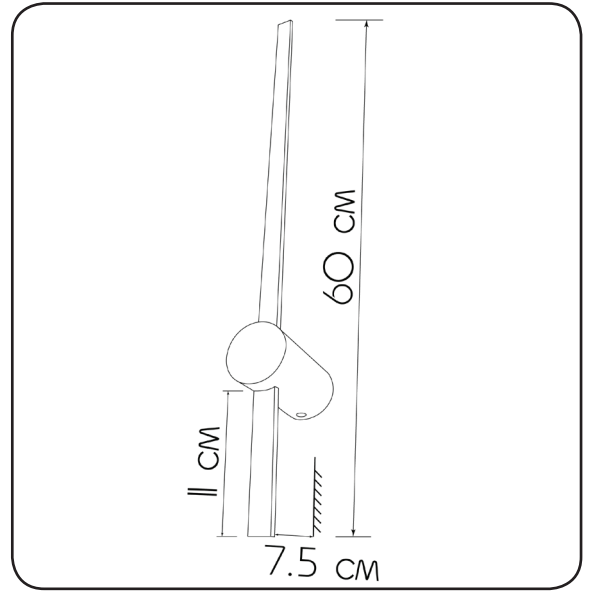

Wall lamp

Imperium Light

Arrow

420160.05.91

Length:	60 cm
Lampholder / Socket:	LED
Number of light sources:	1
Max. wattage:	5 W
Color temperature:	3000 K (Kelvin)
Voltage:	220 V (volt)
Material:	metal
Color:	black
Lamp included:	yes
Protection class:	IP20
Class:	II