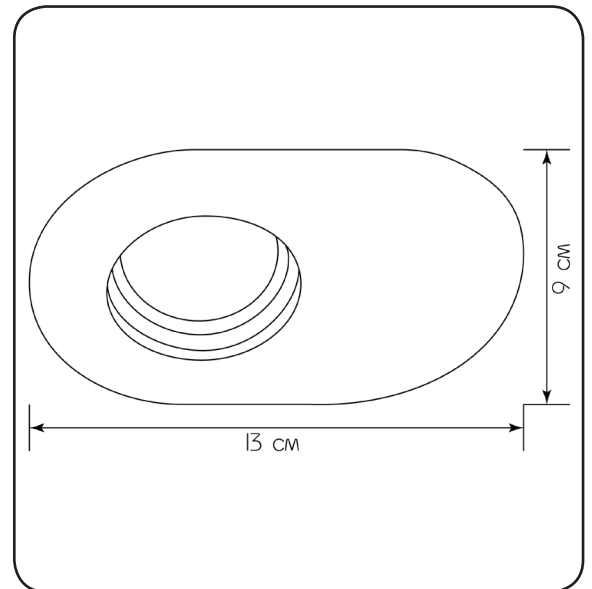

Spotlight *Simple*

Imperium Light

*Simple*

419191.05.05

Width:	9 cm
Length:	13 cm
Lampholder / Socket:	GU10
Number of light sources:	1
Max. wattage:	50 W
Voltage:	230 V (volt)
Material:	metal
Color:	black
Cut out measurement:	d7 cm
Installation depth:	6 cm
Lamp included:	no
Protection class:	IP20
Class:	II