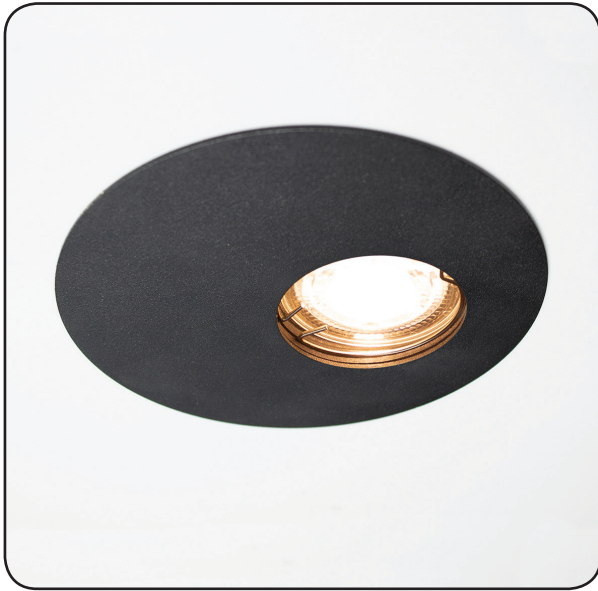

Spotlight Simple

Imperium Light

Simple

418113.05.05

Width:	13 cm
Length:	13 cm
Lampholder / Socket:	GU10
Number of light sources:	1
Max. wattage:	50 W
Voltage:	230 V (volt)
Material:	metal
Color:	black
Cut out measurement:	d7 cm
Installation depth:	6 cm
Lamp included:	no
Protection class:	IP20
Class:	II