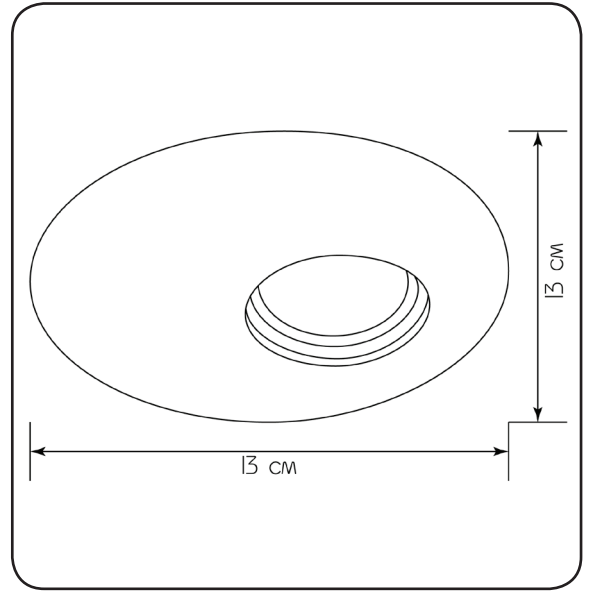

Spotlight Simple

Imperium Light

Simple

418113.05.05

Width:	13 cm
Length:	13 cm
Lampholder / Socket:	GU10
Number of light sources:	1
Max. wattage:	50 W
Voltage:	230 V (volt)
Material:	metal
Color:	black
Cut out measurement:	d7 cm
Installation depth:	6 cm
Lamp included:	no
Protection class:	IP20
Class:	II