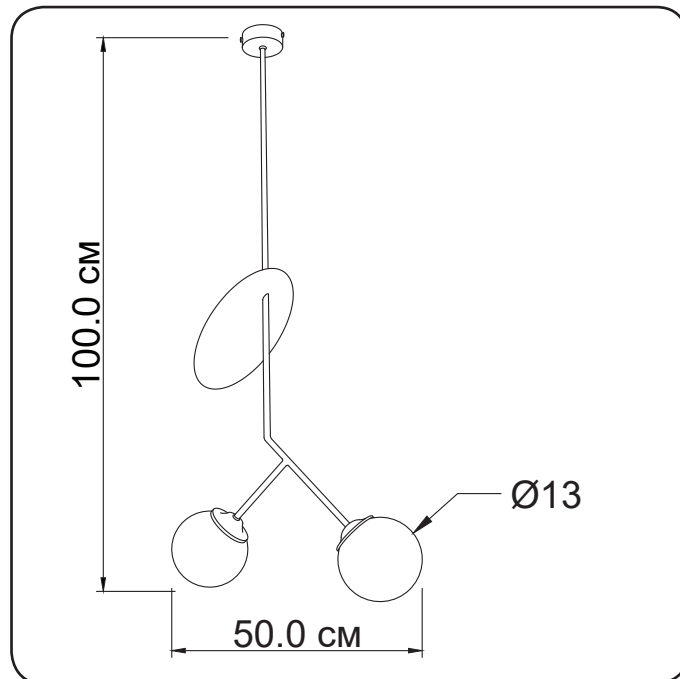

Suspension lamp

Imperium Light

Cherry

414250.12.01

Height:	100 cm
Width:	50 cm
Diameter of lampshade:	13 cm
Lampholder / Socket:	E14
Number of light sources:	2
Max. wattage:	40 W (watts)
Voltage:	230 V (volt)
Material:	metal/ glass
Color:	gold/ white
Lamp included:	no
Protection class:	P20
Class:	II