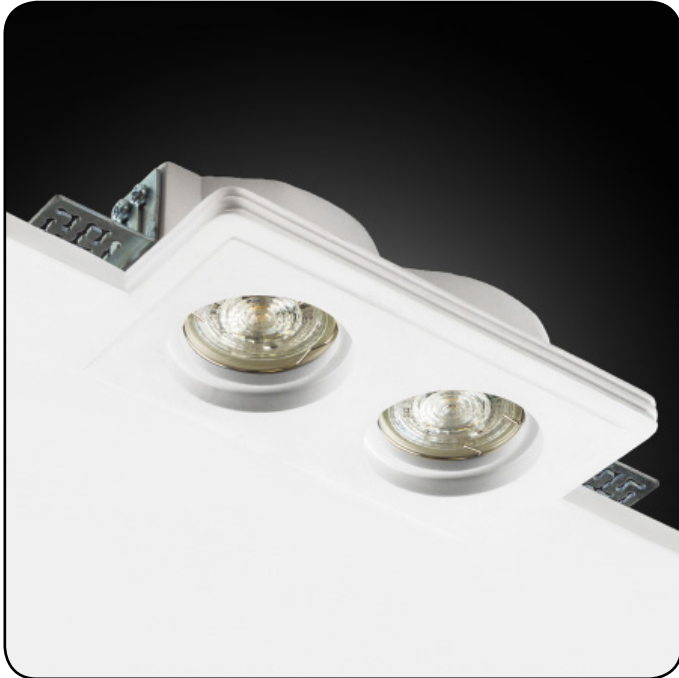

X-Cool

406210.01.01

Width:	10 cm
Length:	18,2 cm
Height:	5 cm
Installation diameter:	6 cm
Installation depth:	5 cm
Lampholder / Socket:	MR16 GU10/ 5.3
Number of light sources:	2
Max. wattage:	50 W
Voltage:	230 V
Material:	gypsum
Color:	white
Lamp included:	no
Protection class:	IP20