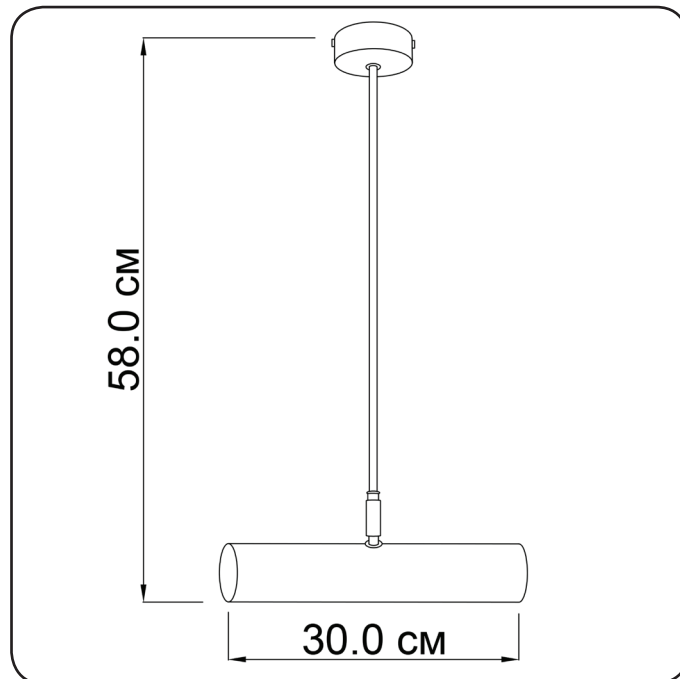

Suspension lamp

Imperium Light

Prima

400230.05.05

| | |
|------------------------|-------------|
| Height: | 58 cm |
| Diameter of lampshade: | 5.6 cm |
| Height of lampshade: | 30 cm |
| Lampholder / Socket: | MR16 GU10-2 |
| Max. wattage: | 50 W |
| Voltage: | 230 V |
| Material: | metal |
| Color: | black |
| Lamp included: | no |
| Protection class: | IP20 |