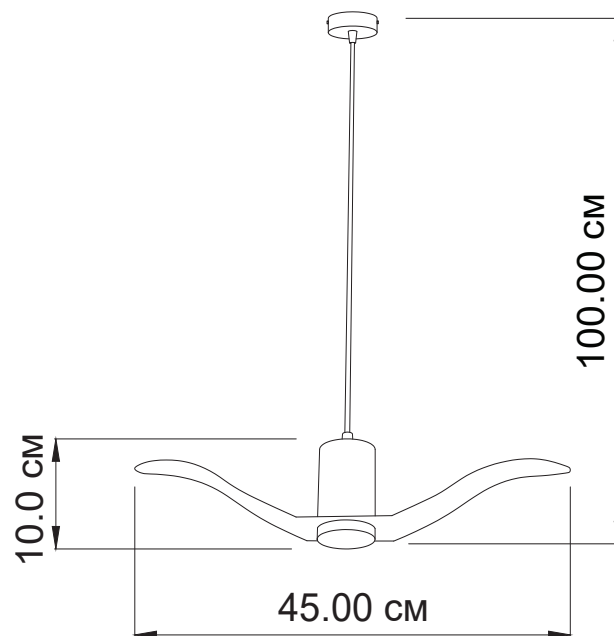

## Suspension lamp

Imperium Light

## Gull

396145.01.01

Height:	100 cm
Width:	7.6 cm
Length:	45 cm
Height of lampshade	10 cm
Lampholder / Socket:	MR16 GU10
Number of light sources:	1
Max. wattage:	50 W
Voltage:	230 V
Material:	metal
Color:	white
Lamp included:	no
Protection class:	IP20