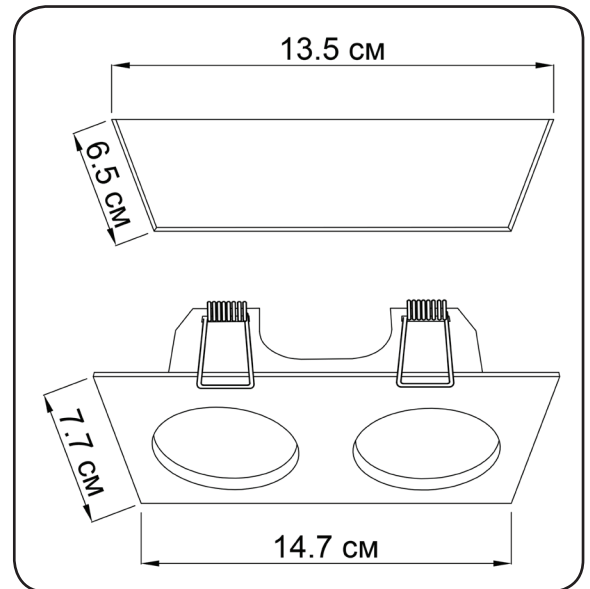

Spotlight *Simple*

Imperium Light

Simple

380214.01.01

Width:	7.7 cm
Length:	14.7 cm
Lampholder / Socket:	MR16 GU10/ 5.3
Number of light sources:	2
Max. wattage:	50 W
Voltage:	230 V (volt)
Material:	metal
Color:	white
Cut out measurement:	13,5x6,5 cm
Installation depth:	6 cm
Lamp included:	no
Protection class:	IP20
Class:	II