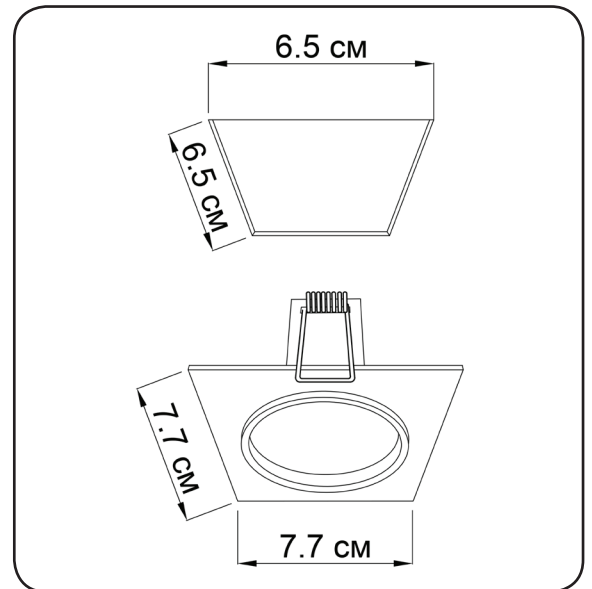

Simple

380108.01.01

| | |
|--------------------------|----------------|
| Width: | 7.7 cm |
| Length: | 7.7 cm |
| Lampholder / Socket: | MR16 GU10/ 5.3 |
| Number of light sources: | 1 |
| Max. wattage: | 50 W |
| Voltage: | 230 V (volt) |
| Material: | metal |
| Color: | white |
| Cut out measurement: | 6,5x6,5 cm |
| Installation depth: | 6 cm |
| Lamp included: | no |
| Protection class: | IP20 |
| Class: | II |