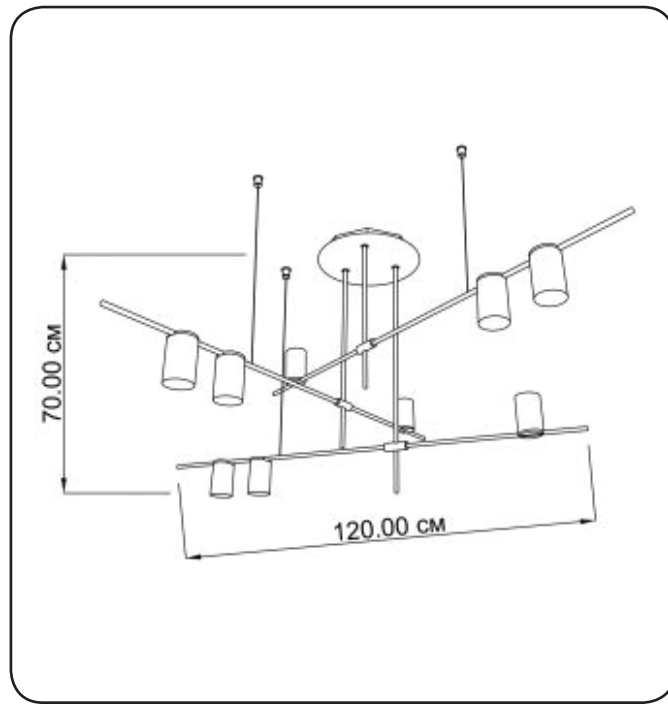

Suspension lamp

Imperium Light

Jenny

3759120.05.05

Height:	70 cm
Length:	120 cm
Number of light sources:	9
Socket:	MR16 GU10
Max. wattage:	50 W
Voltage:	230 V
Material:	metal
Color:	black
Class:	II