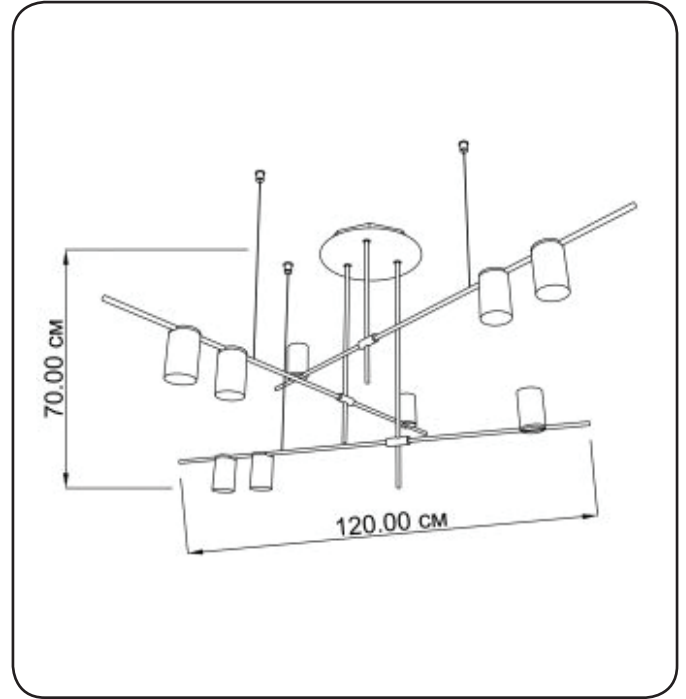

## Suspension lamp

Imperium Light

## Jenny

3759120.05.01

Height:	70 cm
Length:	120 cm
Number of light sources:	9
Socket:	MR16 GU10
Max. wattage:	50 W
Voltage:	230 V
Material:	metal
Color:	white
Class:	II